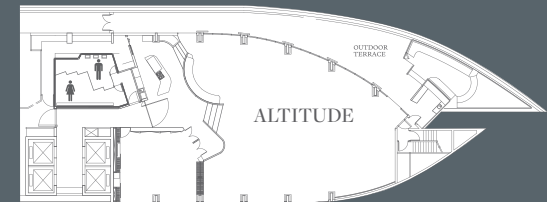

CAPACITY:

Length & Width (m): 39x16
 Size (sqm): 624
 Capacity: up to 600 guests

LOCATION:

Level 7

ALTITUDE

Altitude, Sukhumvit's only private rooftop event space, comprises an indoor function room, an elegant breakout area and an outdoor terrace with a dramatic panorama of downtown Bangkok. Flooded with natural light during the day and dazzling city lights by night, Altitude provides a unique and memorable setting for any event.

CAPACITY:

Length & Width (m):

15.5x17.5

Size (sqm): 255

Capacity: up to

250 guests

LOCATION:

25th Floor – Rooftop

BOTAN

Botan, which means "peony" in Japanese, can host up to 80 guests theater-style and can also be divided into up to four separate rooms for even more intimate occasions. Connected to Kisso Japanese Restaurant, it is ideal for working lunches or dinners designed to impress.

CAPACITY:

Length & Width (m): 15x5.3

Size (sqm): 19.5

Capacity: up to 80 guests

LOCATION:

Level 8 – Kisso Japanese Restaurant

KISSO JAPANESE RESTAURANT

Kisso, the hotel's award-winning Japanese restaurant, can accommodate up to 110 diners. With 4 spacious private dining rooms, the doors only slide together and apart for your guests and our servers. Choose from two Japanese-style rooms of 12 seats each (connectable as a single room holding 24 guests) and two Western rooms of 10 seats each.