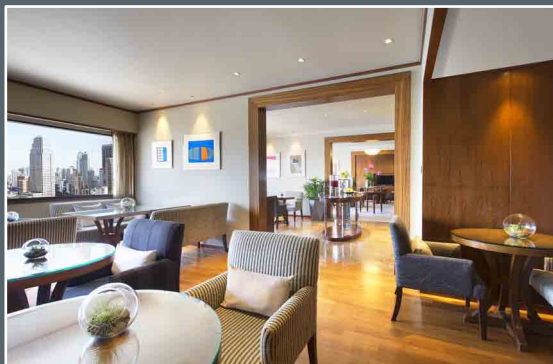

PRESIDENTIAL SUITE