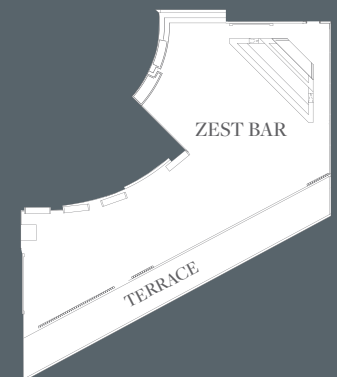

CAPACITY:

Stateroom I Size (sqm): 76.5
 Stateroom II Size (sqm): 76.5
 Stateroom III Size (sqm): 148.5
 Capacity: up to 120 guests

LOCATION:

Level 8

SEASONAL TASTES

Seasonal Tastes, the hotel's signature restaurant, showcases the freshest produce and ingredients in a visually dramatic setting. It features open kitchens and live cooking stations allowing for interaction between chef and diner. With a lively and fun atmosphere, it is the perfect choice for family celebrations.

CAPACITY:

Size (sqm): 299

Capacity: up to 94 guests

LOCATION:

Level 7

ZEST BAR & TERRACE

Renowned for its Crafted at Westin cocktails, Zest Bar & Terrace is the perfect place to unwind after a busy day. It features an outdoor terrace with stunning views of the Asok intersection and can be transformed for semi-private cocktail receptions, networking events or special celebrations.

CAPACITY:

Size Indoor (sqm): 153
Size Outdoor (sqm): 33
Capacity: up to 130 guests

LOCATION:

Level 7

AT A GLANCE

- 14 venues with 1,725 square meters of meetings and event space
- Sukhumvit's only private rooftop event space Altitude
- Grand Ballroom for up to 600 guests with four possible configurations
- Clutter-Free Meetings with SuperFoodsRx™ menu choices
- Expert service and on-site audio visual team
- 24-hour Business Center, onsite ATM and wireless internet
- Direct access to BTS Asok skytrain and steps from MRT Sukhumvit underground station
- 362 elegant and fully-appointed rooms and suites featuring the Westin Heavenly® Bed
- Multi-award winning Japanese Restaurant Kisso, Seasonal Tastes signature restaurant and Zest Bar & Terrace
- Westin Workout Fitness Studio, Saltwater Outdoor Pool and Varena Spa