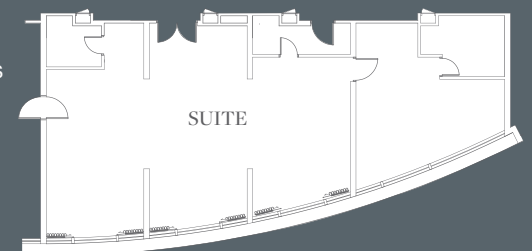

CAPACITY:

Size (sqm): 358

Capacity: up to 110 guests

LOCATION:

Level 8 – Kisso Japanese Restaurant

OUTDOOR POOL

The pool deck provides an enchanting backdrop for evening events, such as cocktail receptions or dinners. Daytime events can also be accommodated December through February, when the climate allows.

CAPACITY:

Size (sqm): 227

Capacity: up to 100 guests

LOCATION:

Level 8

PRESIDENTIAL SUITE

Perched on the hotel's top floor, the Presidential Suite provides panoramic city views as well as a master bedroom, living room and meeting room for eight. It provides ultimate privacy for Cocktail receptions for up to 20 guests.

CAPACITY:

Size (sqm): 160

Capacity: up to 20 guests

LOCATION:

24th floor

BOARDROOM I & II

Our Board Rooms grant dynamic solutions for small conferences and meetings up to 40 guests. Boardroom I is bathed in natural light.

CAPACITY:

Boardroom I Size (sqm): 36
Boardroom II Size (sqm): 21
Capacity: up to 40 guests

LOCATION:

Level 8

STATEROOM I-III

Formal meetings can also be held in our 8th floor meeting rooms, which share a pre-function area. Stateroom I, II and III can be booked separately; Stateroom I and II can also be combined