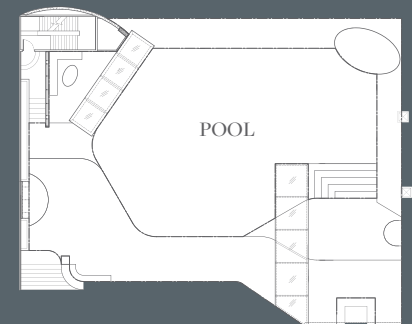

CAPACITY:

Length & Width (m): 15x5.3

Size (sqm): 19.5

Capacity: up to 80 guests

LOCATION:

Level 8 – Kisso Japanese Restaurant

KISSO JAPANESE RESTAURANT

Kisso, the hotel's award-winning Japanese restaurant, can accommodate up to 110 diners. With 4 spacious private dining rooms, the doors only slide together and apart for your guests and our servers. Choose from two Japanese-style rooms of 12 seats each (connectable as a single room holding 24 guests) and two Western rooms of 10 seats each.

CAPACITY:

Size (sqm): 358

Capacity: up to 110 guests

LOCATION:

Level 8 – Kisso Japanese Restaurant

OUTDOOR POOL

The pool deck provides an enchanting backdrop for evening events, such as cocktail receptions or dinners. Daytime events can also be accommodated December through February, when the climate allows.

CAPACITY:

Size (sqm): 227

Capacity: up to 100 guests

LOCATION:

Level 8

PRESIDENTIAL SUITE

Perched on the hotel's top floor, the Presidential Suite provides panoramic city views as well as a master bedroom, living room and meeting room for eight. It provides ultimate privacy for Cocktail receptions for up to 20 guests.