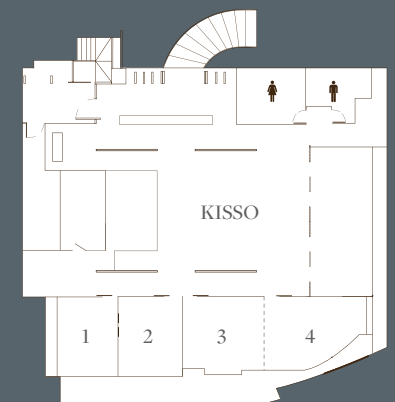

BOTAN

Botan, which means "peony" in Japanese, can host up to 80 guests theater-style and can also be divided into up to four separate rooms for even more intimate occasions. Connected to Kisso Japanese Restaurant, it is ideal for working lunches or dinners designed to impress.

CAPACITY:

Length & Width (m): 15x5.3

Size (sqm): 19.5

Capacity: up to 80 guests

LOCATION:

Level 8 – Kisso Japanese Restaurant

KISSO JAPANESE RESTAURANT

Kisso, the hotel's award-winning Japanese restaurant, can accommodate up to 110 diners. With 4 spacious private dining rooms, the doors only slide together and apart for your guests and our servers. Choose from two Japanese-style rooms of 12 seats each (connectable as a single room holding 24 guests) and two Western rooms of 10 seats each.

CAPACITY:

Size (sqm): 358

Capacity: up to 110 guests

LOCATION:

Level 8 – Kisso Japanese Restaurant

OUTDOOR POOL

The pool deck provides an enchanting backdrop for evening events, such as cocktail receptions or dinners. Daytime events can also be accommodated December through February, when the climate allows.

CAPACITY:

Size (sqm): 227

Capacity: up to 100 guests

LOCATION:

Level 8

PRESIDENTIAL SUITE

Perched on the hotel's top floor, the Presidential Suite provides panoramic city views as well as a master bedroom, living room and meeting room for eight. It provides ultimate privacy for Cocktail receptions for up to 20 guests.