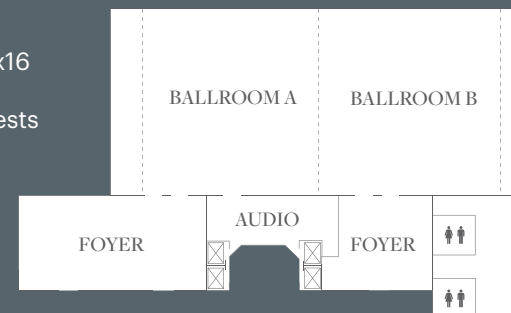

AT A GLANCE:

362 Rooms & Suites
14 Meeting venues
2 Restaurants & 1 Bar

LOCATION:

BTS Asok Station,
Exit No. 5
MRT Sukhumvit Station,
Exit No. 3

GRAND BALLROOM

Outlined in elegant crown molding and awash in calming, neutral hues, the Ballroom is ideal for conferences, lectures, or grand affairs. The expansive space can accommodate up to 600 guests theater-style or be divided into two distinct spaces, with four possible configurations.

CAPACITY:

Length & Width (m): 39x16
 Size (sqm): 624
 Capacity: up to 600 guests

LOCATION:

Level 7

ALTITUDE

Altitude, Sukhumvit's only private rooftop event space, comprises an indoor function room, an elegant breakout area and an outdoor terrace with a dramatic panorama of downtown Bangkok. Flooded with natural light during the day and dazzling city lights by night, Altitude provides a unique and memorable setting for any event.

CAPACITY:

Length & Width (m):

15.5x17.5

Size (sqm): 255

Capacity: up to

250 guests

LOCATION:

25th Floor – Rooftop

CAPACITY:

Boardroom I Size (sqm): 36
Boardroom II Size (sqm): 21
Capacity: up to 40 guests

LOCATION:

Level 8

STATEROOM I-III

Formal meetings can also be held in our 8th floor meeting rooms, which share a pre-function area. Stateroom I, II and III can be booked separately; Stateroom I and II can also be combined