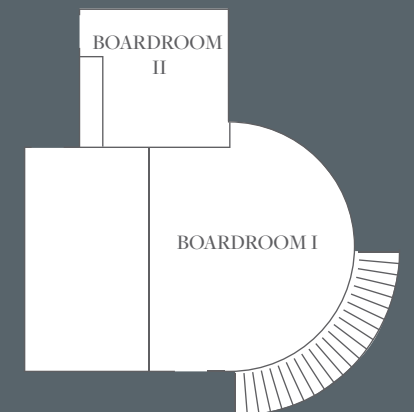

CAPACITY:

Size (sqm): 227

Capacity: up to 100 guests

LOCATION:

Level 8

PRESIDENTIAL SUITE

Perched on the hotel's top floor, the Presidential Suite provides panoramic city views as well as a master bedroom, living room and meeting room for eight. It provides ultimate privacy for Cocktail receptions for up to 20 guests.

CAPACITY:

Size (sqm): 160

Capacity: up to 20 guests

LOCATION:

24th floor

BOARDROOM I & II

Our Board Rooms grant dynamic solutions for small conferences and meetings up to 40 guests. Boardroom I is bathed in natural light.

CAPACITY:

Boardroom I Size (sqm): 36
Boardroom II Size (sqm): 21
Capacity: up to 40 guests

LOCATION:

Level 8

STATEROOM I-III

Formal meetings can also be held in our 8th floor meeting rooms, which share a pre-function area. Stateroom I, II and III can be booked separately; Stateroom I and II can also be combined

CAPACITY:

Stateroom I Size (sqm): 76.5
 Stateroom II Size (sqm): 76.5
 Stateroom III Size (sqm): 148.5
 Capacity: up to 120 guests

LOCATION:

Level 8

SEASONAL TASTES

Seasonal Tastes, the hotel's signature restaurant, showcases the freshest produce and ingredients in a visually dramatic setting. It features open kitchens and live cooking stations allowing for interaction between chef and diner. With a lively and fun atmosphere, it is the perfect choice for family celebrations.