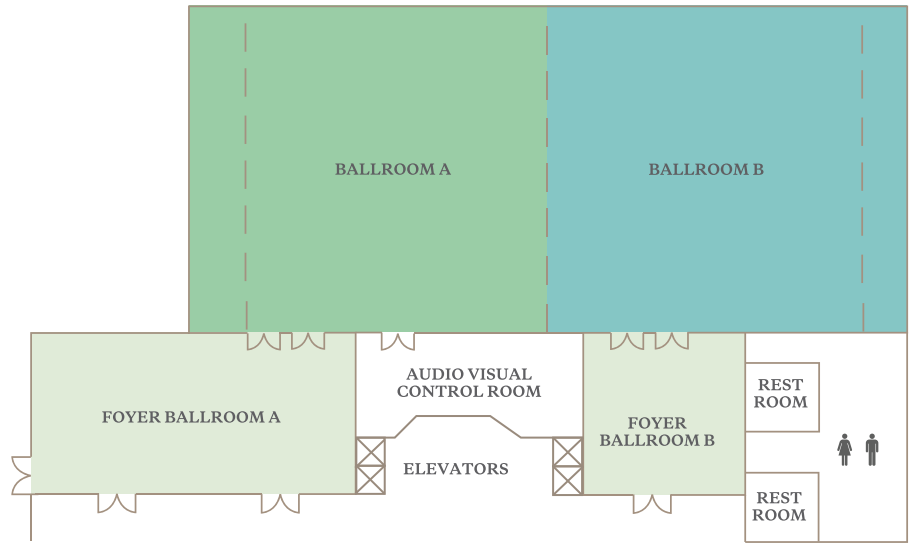

## Dynamic Details

---

With 14 venues totaling over 1,725 square meters, the hotel provides the perfect setting and ideal location for productivity and focus.

Outlined in elegant crown molding and awash in calming, neutral hues, the Grand Ballroom is ideal for conferences and grand affairs. Up to 600 guests can be accommodated theater-style or two distinct spaces can be created with four possible configurations.

Altitude, right at the top of the hotel on the 25th floor, is a private rooftop event space that is unique in the Sukhumvit area. With an open kitchen, breakout area and city-view terrace, Altitude offers the opportunity to aim higher and achieve more for corporate gatherings and private parties of up to 250 guests.

# Floor Plans

LEVEL 7, BALLROOMS

LEVEL 8, MEETING ROOMS AND CONFERENCE ROOMS

LEVEL 25, ALTITUDE