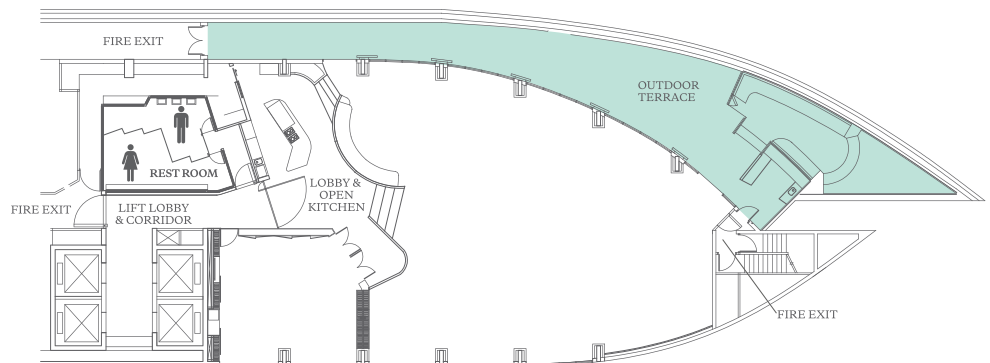

## Dynamic Details

---

With 14 venues totaling over 1,725 square meters, the hotel provides the perfect setting and ideal location for productivity and focus.

Outlined in elegant crown molding and awash in calming, neutral hues, the Grand Ballroom is ideal for conferences and grand affairs. Up to 600 guests can be accommodated theater-style or two distinct spaces can be created with four possible configurations.

# Floor Plans

LEVEL 7, BALLROOMS

LEVEL 8, MEETING ROOMS AND CONFERENCE ROOMS

LEVEL 25, ALTITUDE